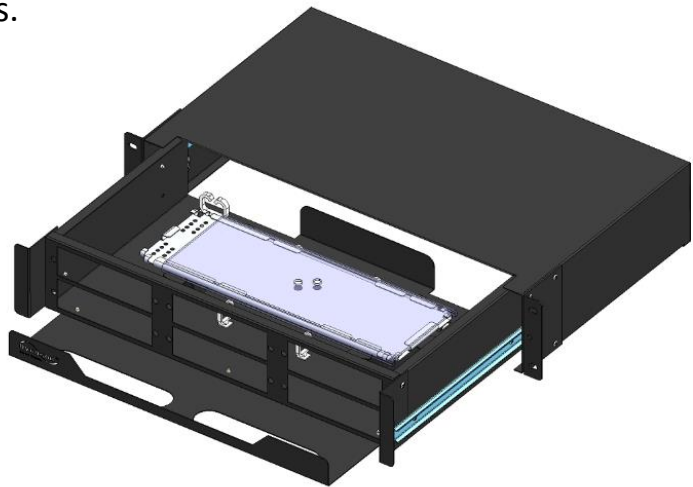

Rack Mount Fiber Optic Enclosures

New!!

FEATURES:

- Rack Mount , 1 or 2 RU w/3 or 6 panels and slide out Panel Tray.
- Expandable mounting option to standard or wide Racks.
- Aluminum Fiber splice tray Transparent Cover with removable body for efficient splice assembly.
- Wire Manager-simple and easy to manage wire in front. Extra protection saddle for improved safety.
- Roller Bearing Slide Rails.

1RU: 900-FRM-3C

2RU: 900-FRM2-6C

NOTES:

Dimensions: 1 ¾" or 3 ½" high x 17 ¼" wide x 14" to 23" deep

Weight: 8 or 10 lbs.

Material: Powder Coated Steel, Color-Black

Capacity: 3 or 6 LGX Panels

Aluminum Splice Tray included