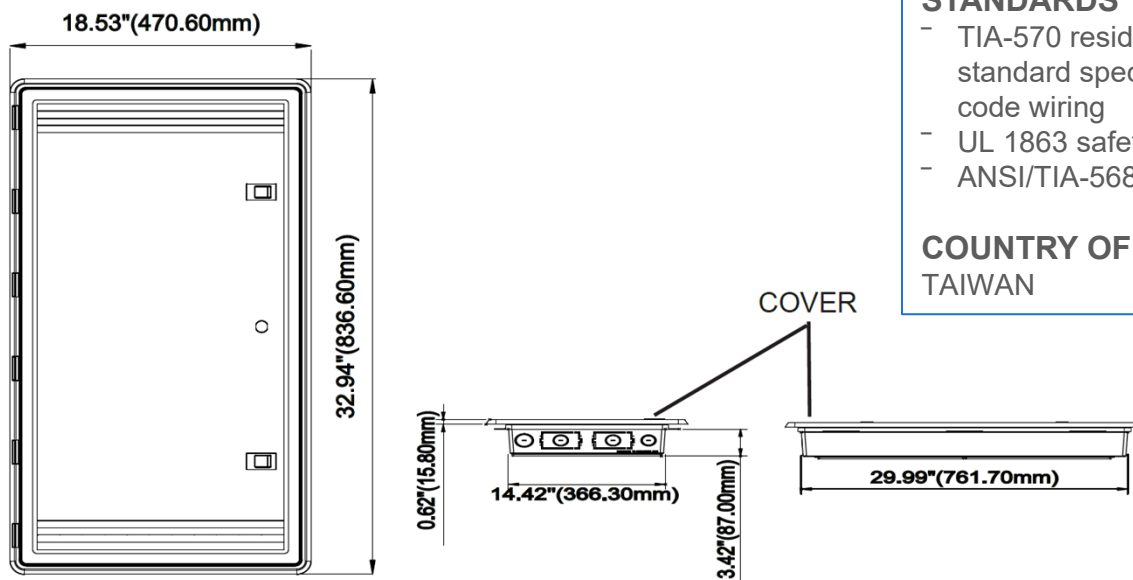

820-F28-DB

28" PLASTIC MEDIA CENTER CABINET

ORDER INFORMATION:

Single	820-F28-DB
5-Pack	820-F28-DB5

MECHANICAL

Material: ABS plastic, UL 94V-0
Color: White
Door type: Hinged

STANDARDS

- TIA-570 residential wiring standard specifies T568A color code wiring
- UL 1863 safety listed
- ANSI/TIA-568-C.2

COUNTRY OF ORIGIN

TAIWAN

PRODUCT LINE INFORMATION:

Compatible Modules:

800-F102	FLUSH MOUNT BRACKET, UNIVERSAL
800-F201-4	VIDEO MODULE 1X4 1GHZ
800-F201-8	VIDEO MODULE 1X8 1GHZ
800-F202-4	VIDEO MODULE 1X4 2GHZ
800-F202-8	VIDEO MODULE 1X8 2GHZ
800-F305E-8	DATA MODULE CAT5E 8-PORT
800-F306-8	DATA MODULE CAT6 8-PORT
800-F401-8	VOICE MODULE 8-PORT MASTER
800-F501-8	AUDIO HUB, 1X8 2-CHANNEL

14" Plastic Cabinet:

Single	820-F14-DB
5-Pack	820-F14-DB-5