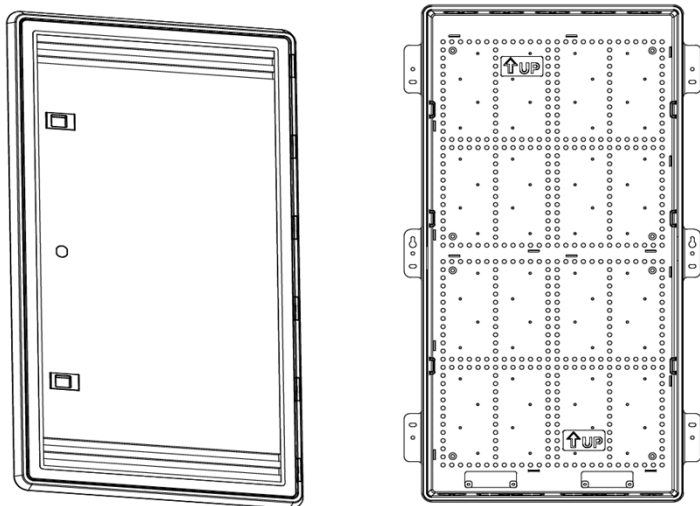

## 28" PLASTIC MEDIA CENTER CABINET

This feature-packed, 28-inch plastic media enclosure offers a stylish solution to organize and conceal wiring and networking equipment within residential and commercial premises.