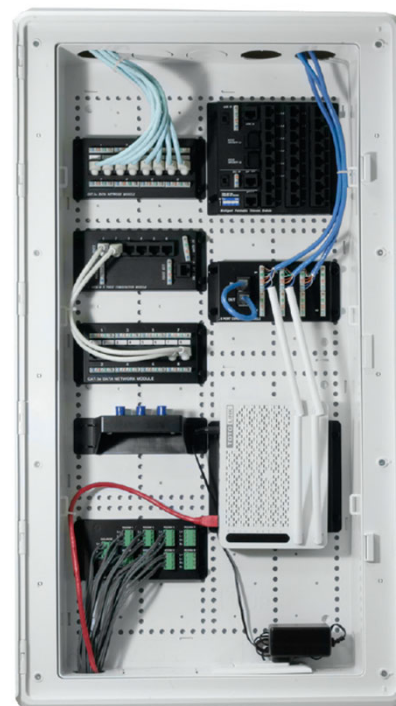

# 820-F28-DB

## 28" PLASTIC MEDIA CENTER CABINET

This feature-packed, 28-inch plastic media enclosure offers a stylish solution to organize and conceal wiring and networking equipment within residential and commercial premises.

### Features:

- **Spacious Interior:** Ample room to house routers, modems, patch panels, Video/Audio Splitters, and other networking gear.
- **Flexible Door Design:** Reversible swing door allows for left or right-handed opening to fit the space.
- **Clean Finish:** Picture frame trim on the enclosure hides minor drywall imperfections for a professional look.
- **Cool and Collected:** Integrated ventilation holes promote airflow, preventing overheating of the equipment.
- **Easy Cable Management:** Multiple knockouts throughout the enclosure simplify cable entry and organization.
- **Safety First:** Flame-retardant and UV-resistant cover and frame ensure safe operation and protection from sunlight damage.