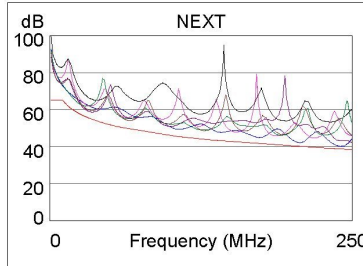

Cable ID: 600C10-XX

Test Summary: PASS

Date / Time: 05/14/2007 11:16:32am
Headroom: 1.3 dB (NEXT 12-36)
Test Limit: TIA Patch Cord Cat6 3.0m
 Cable Type: Cat6 UTP

Operator: J.D.
 Software Version: 1.3100
 Limits Version: 1.0200
 NVP: 69.0%

Model: DTX-1800
 Main S/N: 9211014
 Remote S/N: 9211019
 Main Adapter: DTX-PCU6M
 Remote Adapter: DTX-PCU6R

Wire Map (T568B)	1 2 3 4 5 6 7 8
PASS	
	1 2 3 4 5 6 7 8

Length (ft)	[Pair 12]	10
Prop. Delay (ns)	[Pair 45]	16
Delay Skew (ns)	[Pair 45]	1
Resistance (ohms)	[Pair 36]	0.6

	Worst Case Margin		Worst Case Value	
	MAIN	SR	MAIN	SR
PASS				
Worst Pair	12-36		12-36	
NEXT (dB)	1.3		1.3	
Freq. (MHz)	240.5		240.5	
Limit (dB)	38.8		38.8	

	MAIN	SR	MAIN	SR
	PASS			
Worst Pair	45		45	
RL (dB)	3.8		4.7	
Freq. (MHz)	15.3		235.5	
Limit (dB)	23.4		14.3	