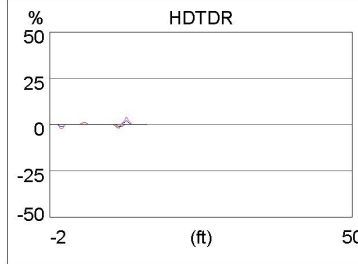

Cable ID: 600C10-XX

Test Summary: PASS

Date / Time: 05/14/2007 11:16:32am
Headroom: 1.3 dB (NEXT 12-36)
Test Limit: TIA Patch Cord Cat6 3.0m
 Cable Type: Cat6 UTP

Operator: J.D.
 Software Version: 1.3100
 Limits Version: 1.0200
 NVP: 69.0%

Model: DTX-1800
 Main S/N: 9211014
 Remote S/N: 9211019
 Main Adapter: DTX-PCU6M
 Remote Adapter: DTX-PCU6R

Wire Map (T568B)	1 2 3 4 5 6 7 8
PASS	
	1 2 3 4 5 6 7 8

Length (ft)	[Pair 12]	10
Prop. Delay (ns)	[Pair 45]	16
Delay Skew (ns)	[Pair 45]	1
Resistance (ohms)	[Pair 36]	0.6

	Worst Case Margin		Worst Case Value	
	MAIN	SR	MAIN	SR
PASS				
Worst Pair	12-36		12-36	
NEXT (dB)	1.3		1.3	
Freq. (MHz)	240.5		240.5	
Limit (dB)	38.8		38.8	

	MAIN	SR	MAIN	SR
	PASS			
Worst Pair	45		45	
RL (dB)	3.8		4.7	
Freq. (MHz)	15.3		235.5	
Limit (dB)	23.4		14.3	