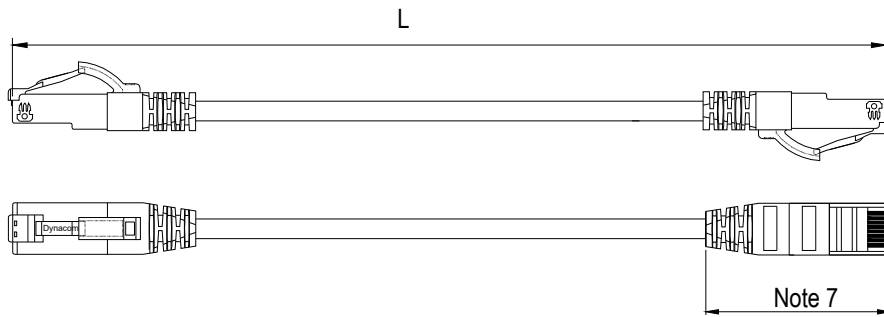

ZONE	REV.	DESCRIPTION	DATE	APPV.
-	A	INITIAL RELEASE	07/17/2019	E.A.

NOTES:

1. CAT5E UTP PATCH CORD, SLIM, HIGH DENSITY, SNAGLESS.
2. MATERIAL: PVC
3. PLUG - QTY: 2, COLOR: CLEAR
4. PACKAGED 1 PATCH CORD PER PLASTIC BAG
5. LEGEND: " YY " IN PART NUMBER REFERS TO LENGTH OF PATCH CORD
6. LEGEND: " XX " IN PART NUMBER REFERS TO COLOR OF PATCH CORD
7. ENHANCED LENGTH FOR SUPERIOR PERFORMANCE.

PLUG:

Gold Plating	3Mu"	3u"	6u"	15u"	30u"	50u"
Mark						✓
Type	Shielded	Unshielded				
Mark		✓				
PC	UL 94-V0	UL 94-V2				
Mark	✓					

RoHS

Patch Cord Cat5E Slim Snagless

PART NUMBER	L - feet	COLORS
350G03-XX	3	BK, BL, GN, GY, OR, PR, RD, YL
350G05-XX	5	BK, BL, GN, GY, OR, PR, RD, YL
350G07-XX	7	BK, BL, GN, GY, OR, PR, RD, YL
350G10-XX	10	BK, BL, GN, GY, OR, PR, RD, YL
350G14-XX	14	BK, BL, GN, GY, OR, PR, RD, YL
350G25-XX	25	BK, BL, GN, GY, OR, PR, RD, YL