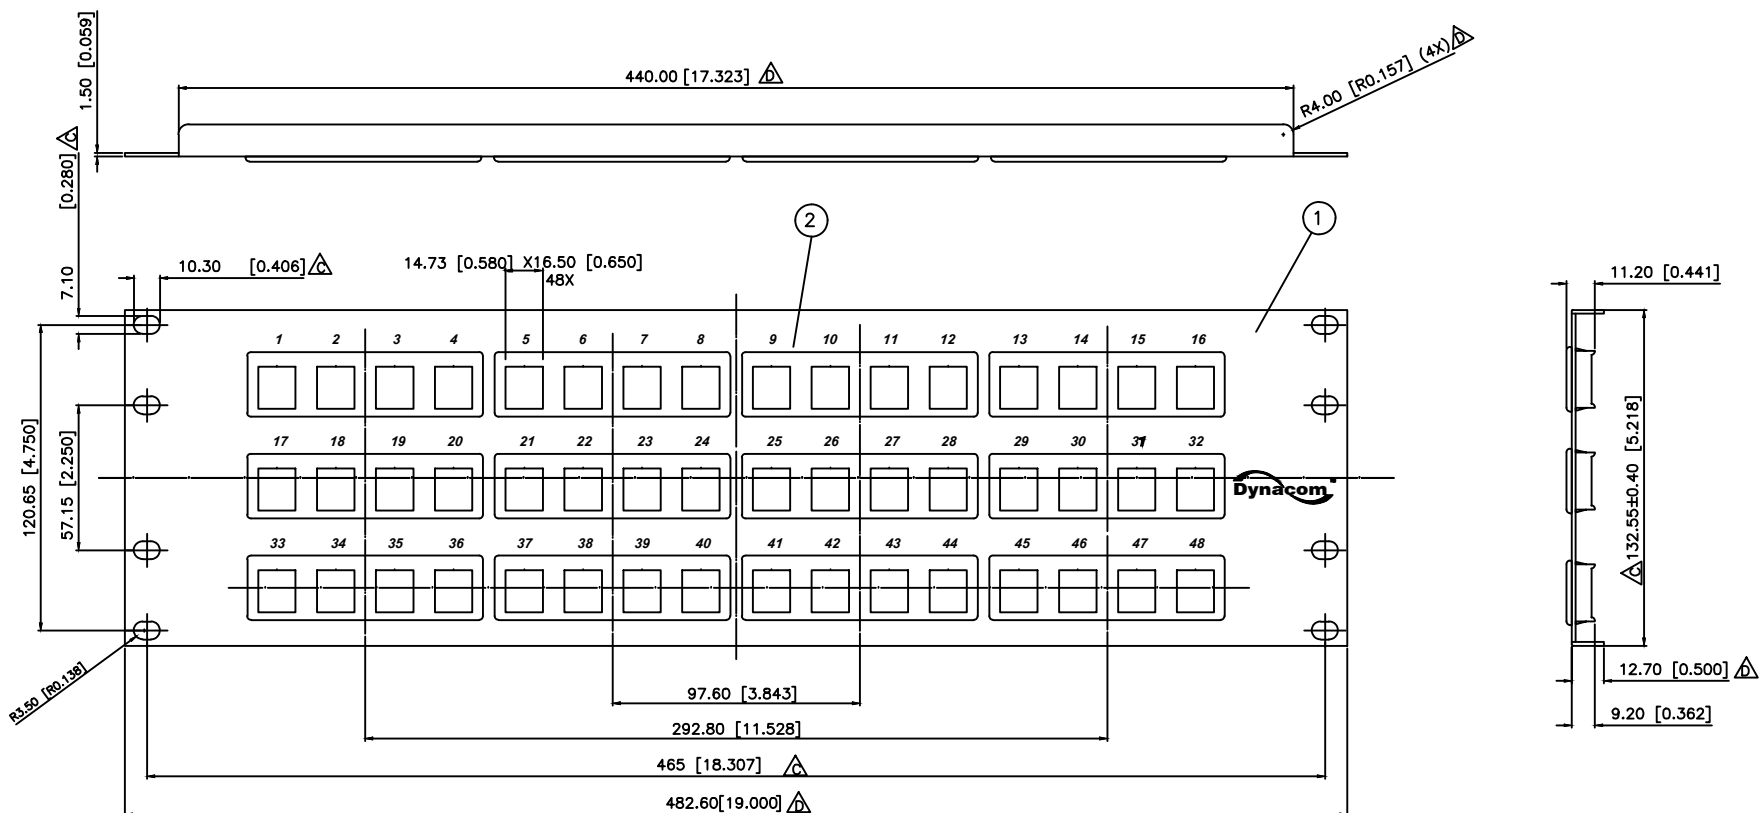

THE INFORMATION CONTAINED HEREON IS PROPRIETARY AND CONFIDENTIAL TO DYNACOM CORPORATION. AND SHALL NOT BE USED OR DISCLOSED, IN WHOLE OR IN PART WITHOUT FIRST OBTAINING THE WRITTEN PERMISSION OF DYNACOM CORPORATION.

ZONE	REV.	DESCRIPTION	DATE	APPV.
-	A	INITIAL RELEASE	07/20/2000	E.A.
-	D	REDREW DRAWING.	08/06/2019	E.A.

NO.	PART NAME	DESCRIPTION	MATERIAL	QTY
1	PATCH PANEL	SPCC THICKNESS = 1.5mm FLAT BLACK POWDER COATED SILKSCREEN CHARACTERS-WHITE	SPCC	1
2	KEYSTONE BEZEL	4 PORT BEZEL FOR KEYSTONE JACK MODULAR COLOR: BLACK	ABS UL94V-0	12
3	SCREW	12-24X3/8 PHILLIPS PAN HEAD SCREW, BLACK	SAE1010	4