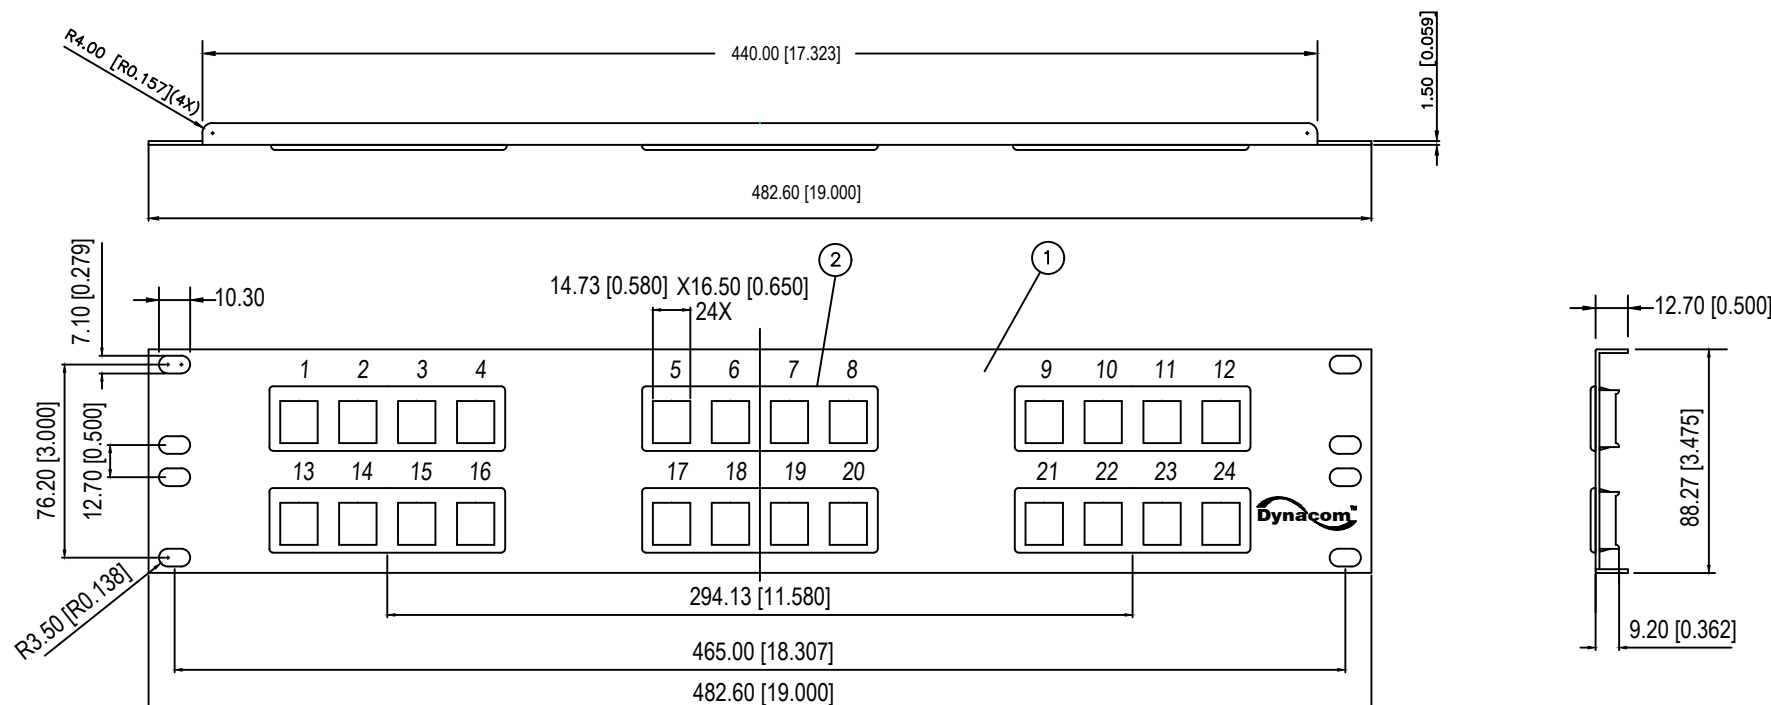

ZONE	REV.	DESCRIPTION	DATE	APPV.
-	A	INITIAL RELEASE	07/20/2000	E.A.
-	D	REDREW DRAWING.	08/22/2019	E.A.

NO.	PART NAME	DESCRIPTION	MATERIAL	QUANTITY
1	PATCH PANEL	SPCC THICKNESS = 1.5mm FLAT BLACK POWDER COATED ALL NUMBERS TO BE WHITE SILK SCREENED	SPCC	1
2	KEYSTONE BEZEL	4 PORT BEZEL FOR KEYSTONE JACK MODULAR COLOR: BLACK,WHITE,RED,GREEN ,BLUE,YELLOW	ABS UL94V-0	3
3	SCREW	12-24X3/8 PHILLIPS PAN HEAD SCREW, BLACK	SAE1010	4

ZONE	REV.	DESCRIPTION	DATE	APPV.
-	A	INITIAL RELEASE	07/20/2000	E.A.
-	D	REDREW DRAWING.	08/22/2019	E.A.

NO.	PART NAME	DESCRIPTION	MATERIAL	QTY
1	PATCH PANEL	SPCC THICKNESS = 1.5mm FLAT BLACK POWDER COATED SILKSCREEN CHARACTERS-WHITE	SPCC	1
2	KEYSTONE BEZEL	4 PORT BEZEL FOR KEYSTONE JACK MODULAR COLOR: BLACK	ABS UL94V-0	6
3	SCREW	12-24X3/8 PHILLIPS PAN HEAD SCREW, BLACK	SAE1010	4

ZONE	REV.	DESCRIPTION	DATE	APPV.
-	A	INITIAL RELEASE	07/20/2000	E.A.
-	D	REDREW DRAWING.	08/06/2019	E.A.

NO.	PART NAME	DESCRIPTION	MATERIAL	QTY
1	PATCH PANEL	SPCC THICKNESS = 1.5mm FLAT BLACK POWDER COATED SILKSCREEN CHARACTERS-WHITE	SPCC	1
2	KEYSTONE BEZEL	4 PORT BEZEL FOR KEYSTONE JACK MODULAR COLOR: BLACK	ABS UL94V-0	12
3	SCREW	12-24X3/8 PHILLIPS PAN HEAD SCREW, BLACK	SAE1010	4