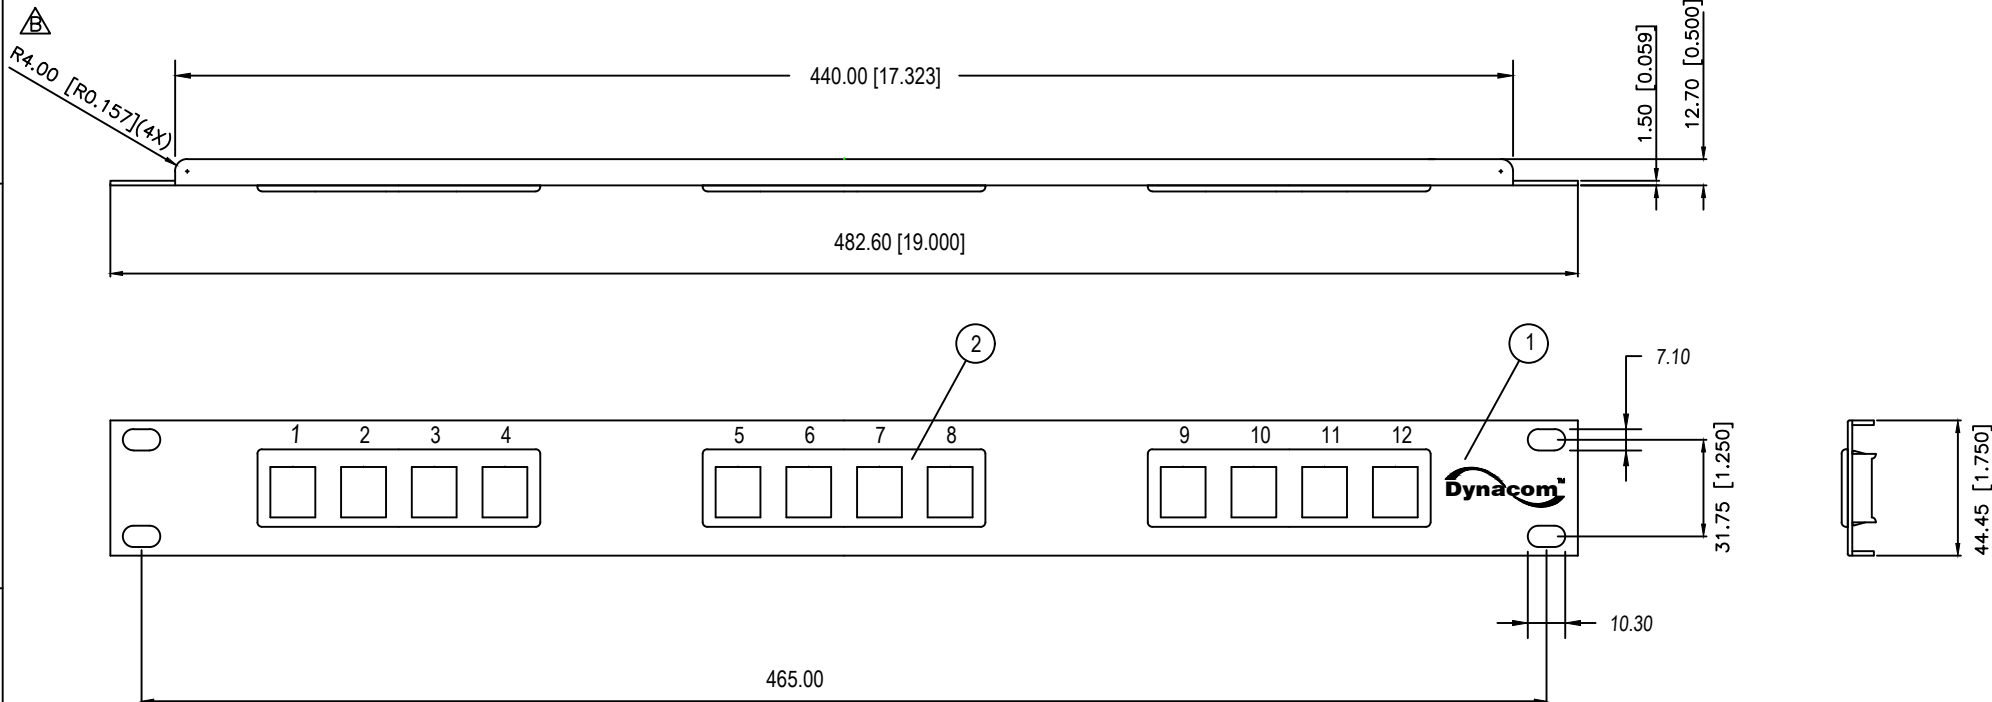

ZONE	REV.	DESCRIPTION	DATE	APPV.
-	A	INITIAL RELEASE	07/20/2000	E.A.
-	D	REDREW DRAWING.	08/22/2019	E.A.

NO.	PART NAME	DESCRIPTION	MATERIAL	QUANTITY
1	PATCH PANEL	SPCC THICKNESS = 1.5mm FLAT BLACK POWDER COATED ALL NUMBERS TO BE WHITE SILK SCREENED	SPCC	1
2	KEYSTONE BEZEL	4 PORT BEZEL FOR KEYSTONE JACK MODULAR COLOR: BLACK,WHITE,RED,GREEN ,BLUE,YELLOW	ABS UL94V-0	3
3	SCREW	12-24X3/8 PHILLIPS PAN HEAD SCREW, BLACK	SAE1010	4

ZONE	REV.	DESCRIPTION	DATE	APPV.
-	A	INITIAL RELEASE	07/20/2000	E.A.
-	D	REDREW DRAWING.	08/22/2019	E.A.

NO.	PART NAME	DESCRIPTION	MATERIAL	QTY
1	PATCH PANEL	SPCC THICKNESS = 1.5mm FLAT BLACK POWDER COATED SILKSCREEN CHARACTERS-WHITE	SPCC	1
2	KEYSTONE BEZEL	4 PORT BEZEL FOR KEYSTONE JACK MODULAR COLOR: BLACK	ABS UL94V-0	6
3	SCREW	12-24X3/8 PHILLIPS PAN HEAD SCREW, BLACK	SAE1010	4

ZONE	REV.	DESCRIPTION	DATE	APPV.
-	A	INITIAL RELEASE	07/20/2000	E.A.
-	D	REDREW DRAWING.	08/06/2019	E.A.

NO.	PART NAME	DESCRIPTION	MATERIAL	QTY
1	PATCH PANEL	SPCC THICKNESS = 1.5mm FLAT BLACK POWDER COATED SILKSCREEN CHARACTERS-WHITE	SPCC	1
2	KEYSTONE BEZEL	4 PORT BEZEL FOR KEYSTONE JACK MODULAR COLOR: BLACK	ABS UL94V-0	12
3	SCREW	12-24X3/8 PHILLIPS PAN HEAD SCREW, BLACK	SAE1010	4