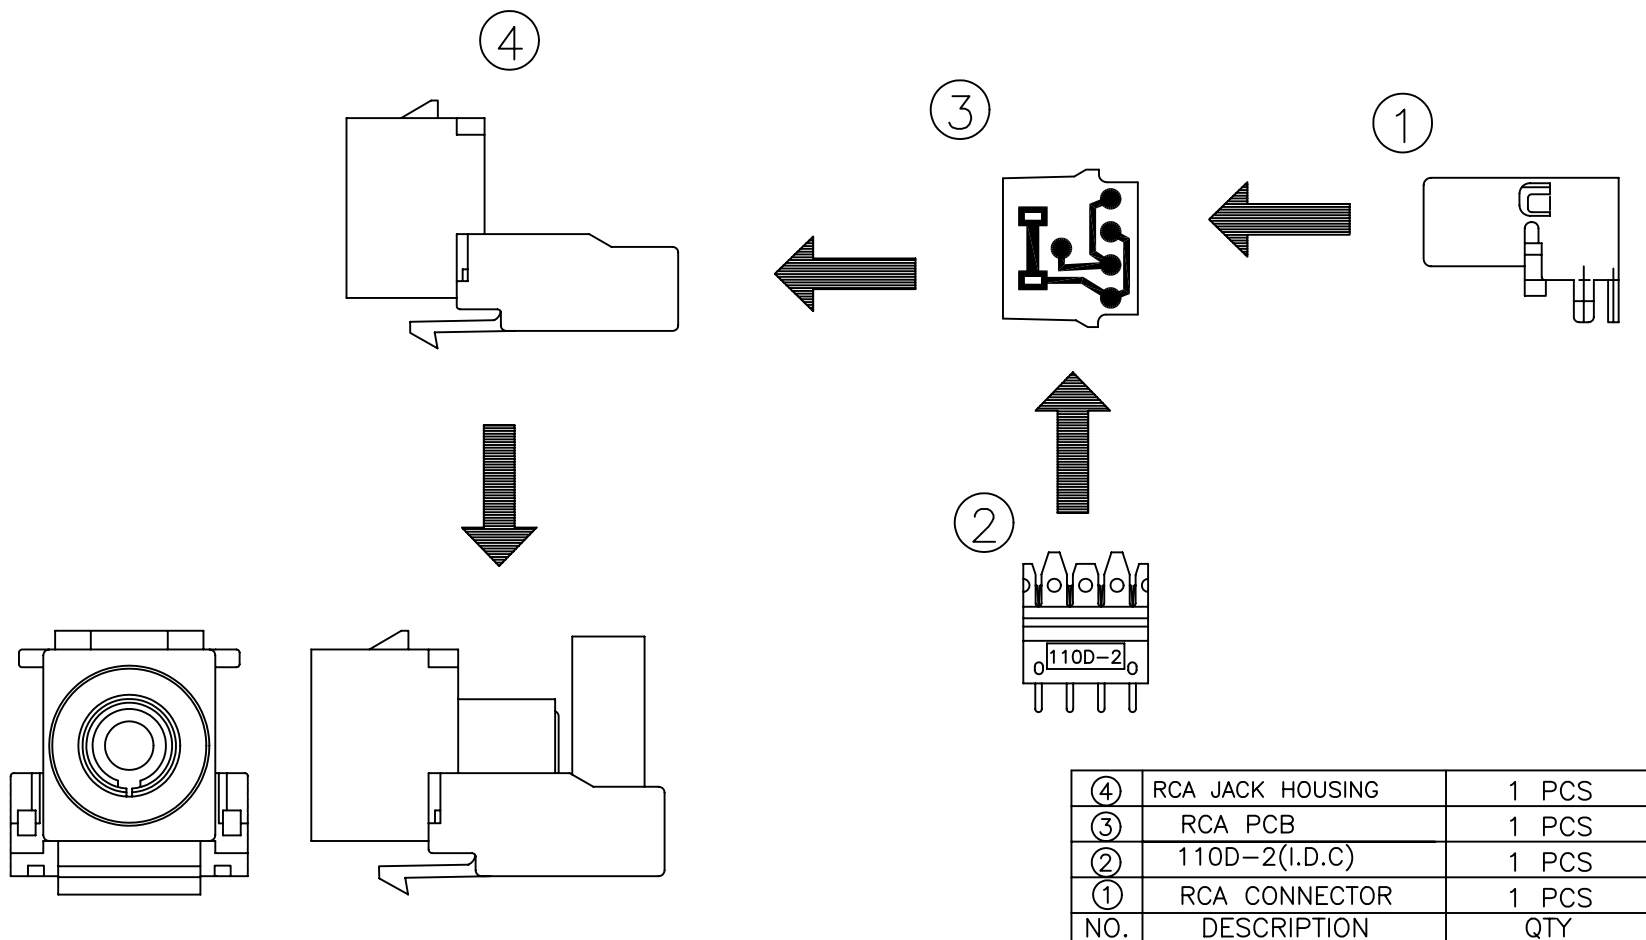

e-mail.....info@dynacomcorp.com

1366 San Mateo Ave Suite 201
South San Francisco CA 94080

TITLE: RCA to 110 Connector

* = Stripe Color: BLK, YEL, RED

110RCA*-XX

REV.